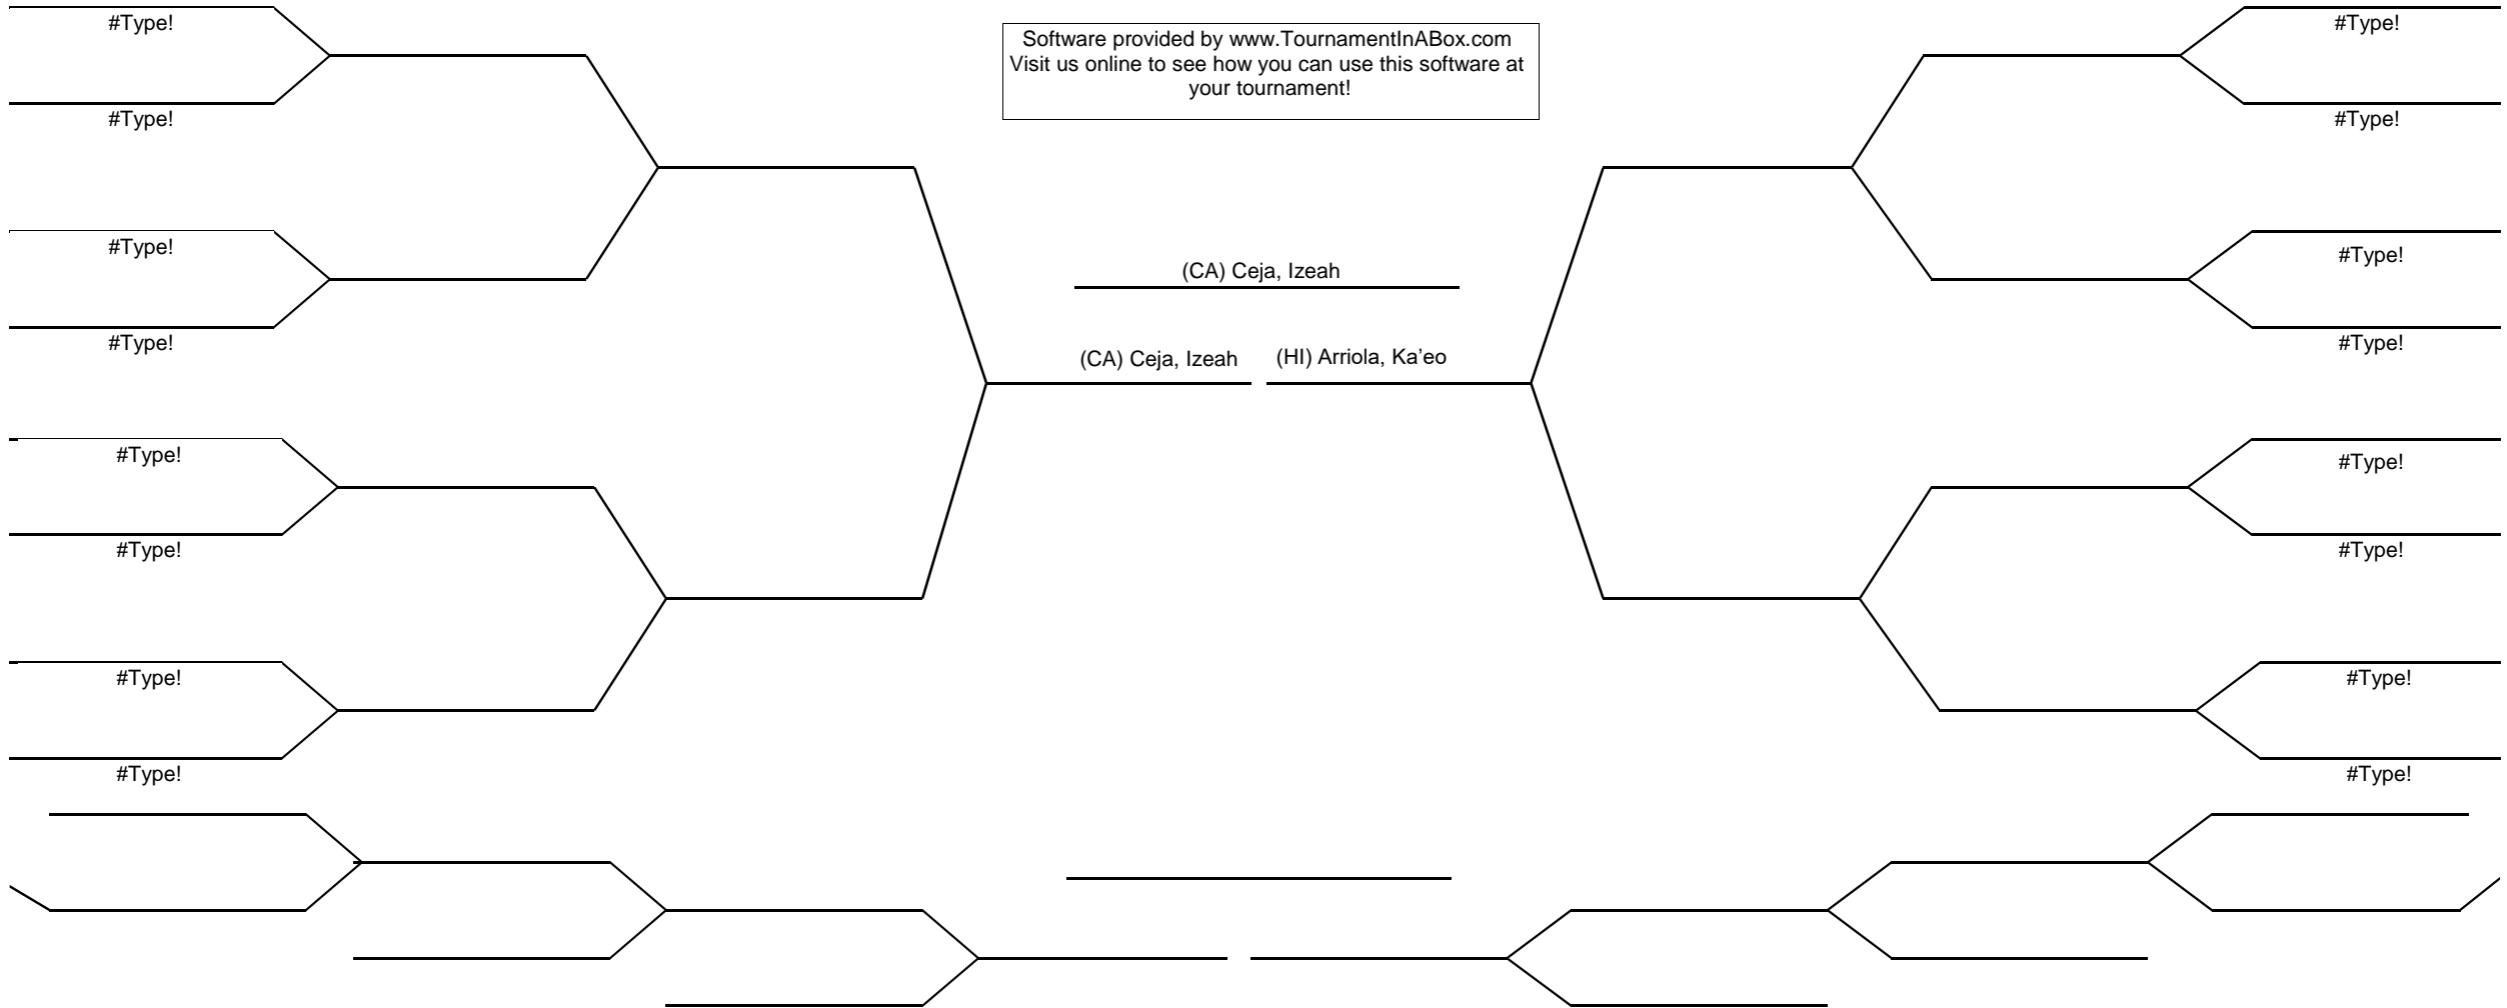

Division: K236

14-15 Male Intermediate Kata

Force Division Check-In

Competitors : 18
 Byes : 14

Ring# _____ Ring 5

Finals Chart 2 of 2

Software provided by www.TournamentInABox.com
 Visit us online to see how you can use this software at
 your tournament!

Event: 2024 USA Karate Open
 Location: Forth Worth, TX
 Date Start: 3/30/2024 Date End: 3/31/2024
 Coordinator USA Karate

www.TournamentInABox.com
 Tournaments Made Easy

1st: _____
2nd: _____
3rd: _____
4th: _____