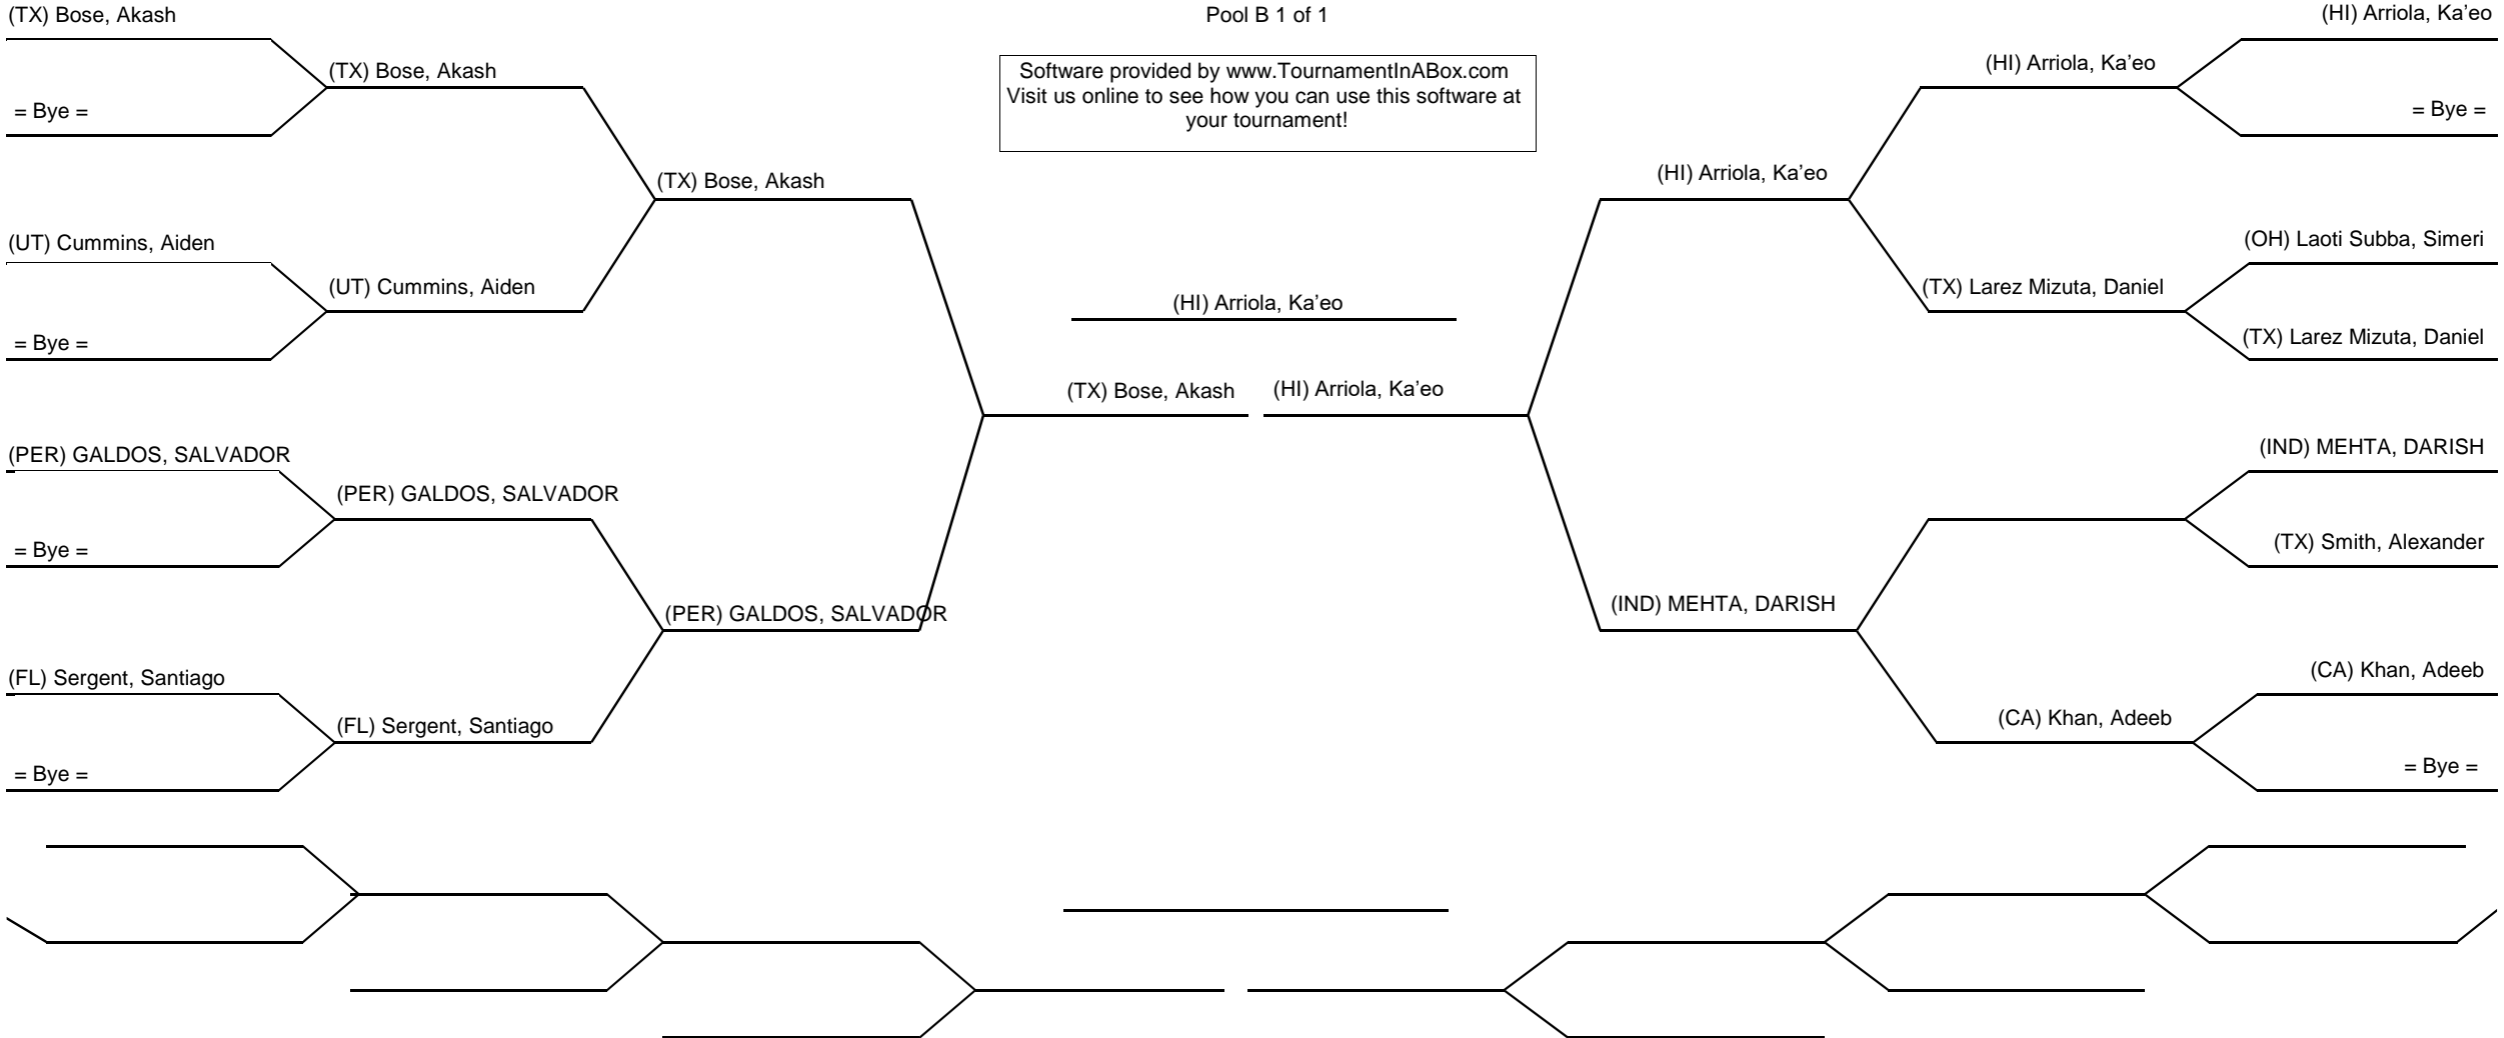

Event: 2024 USA Karate Open
 Location: Forth Worth, TX
 Date Start: 3/30/2024 Date End: 3/31/2024
 Coordinator USA Karate

www.TournamentInABox.com

Tournaments Made Easy

1st: _____
 2nd: _____
 3rd: _____
 4th: _____

Division: K236

14-15 Male Intermediate Kata

Force Division Check-In

Competitors : 18

Byes : 14

Ring# _____ Ring 5

3/30/2024 1:55:55 PM

Pool B 1 of 1

Software provided by www.TournamentInABox.com
 Visit us online to see how you can use this software at
 your tournament!

Event: 2024 USA Karate Open
 Location: Forth Worth, TX
 Date Start: 3/30/2024 Date End: 3/31/2024
 Coordinator USA Karate