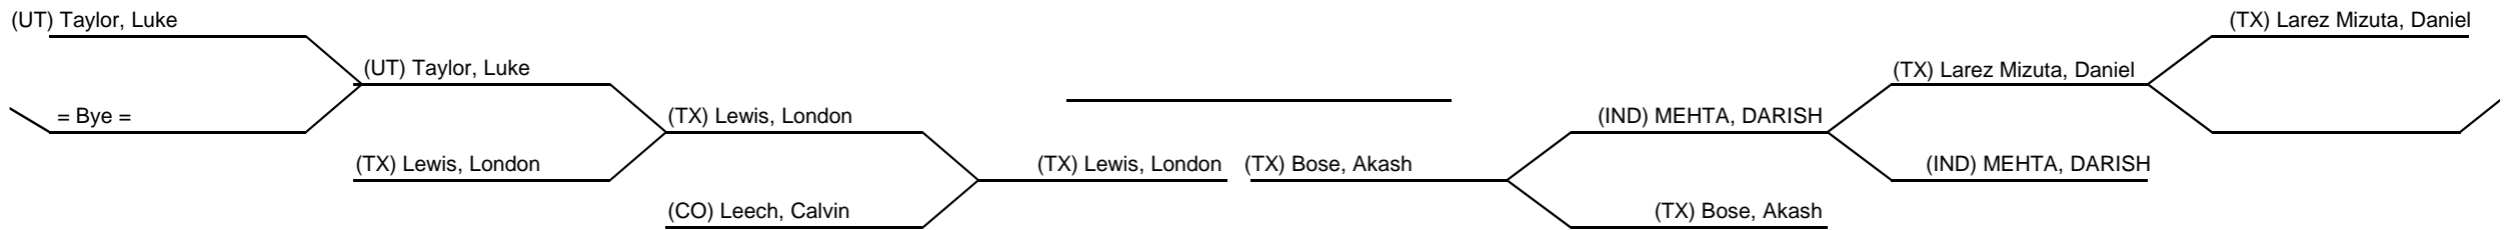

Division: K236

14-15 Male Intermediate Kata

Force Division Check-In

Competitors : 18
 Byes : 14

Ring# _____ Ring 5

Repechage Chart 1 of 2

Software provided by www.TournamentInABox.com
 Visit us online to see how you can use this software at
 your tournament!

Event: 2024 USA Karate Open
 Location: Forth Worth, TX
 Date Start: 3/30/2024 Date End: 3/31/2024
 Coordinator USA Karate

www.TournamentInABox.com

Tournaments Made Easy

1st: _____
 2nd: _____
 3rd: _____
 4th: _____