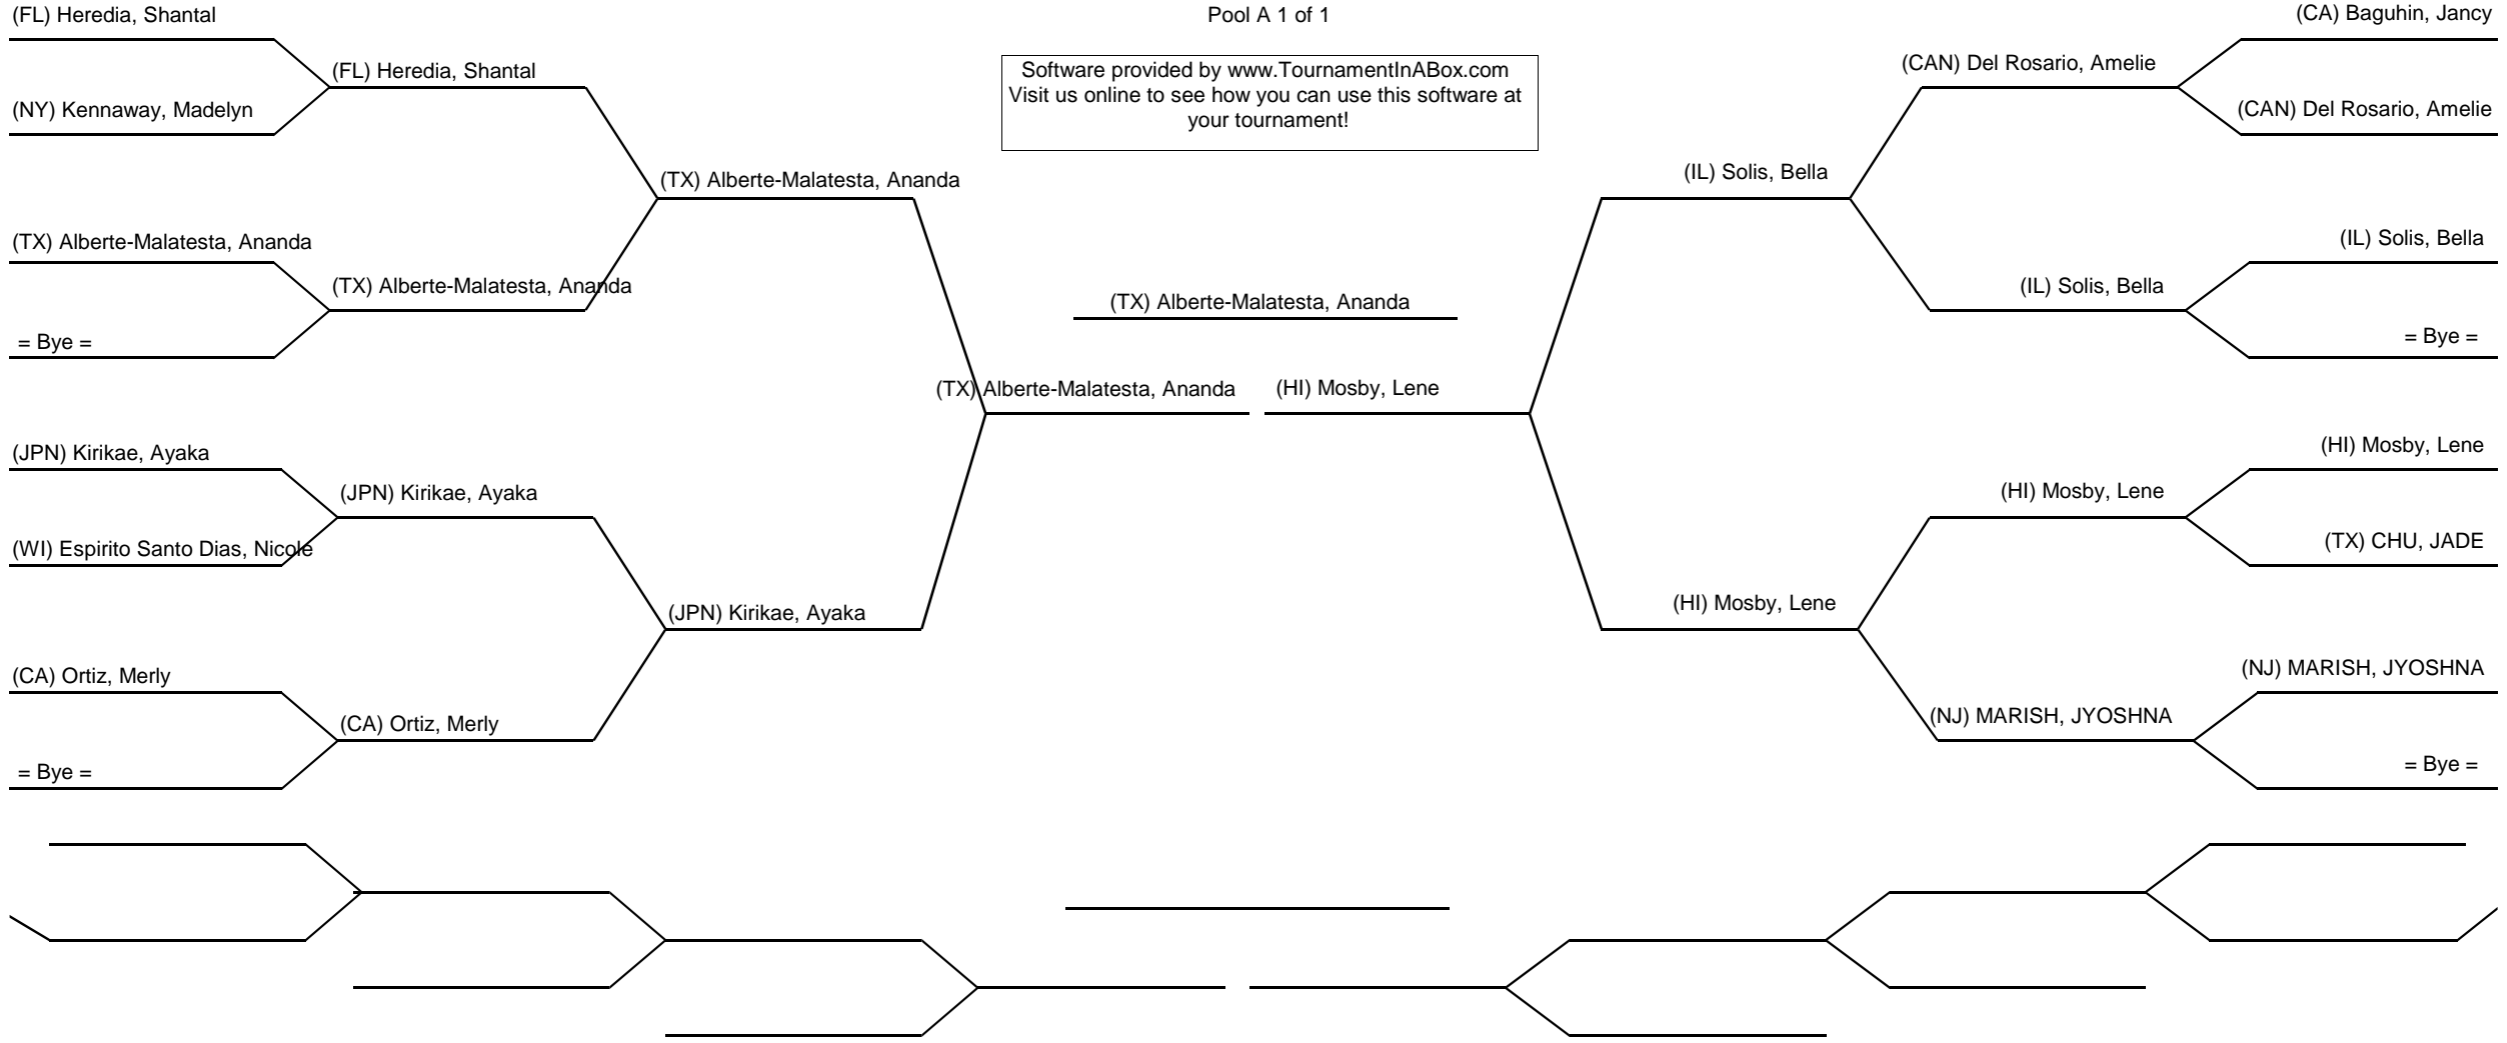

Event: 2024 USA Karate Open
Location: Forth Worth, TX
Date Start: 3/30/2024 Date End: 3/31/2024
Coordinator USA Karate

1st: _____
2nd: _____
3rd: _____
4th: _____

Division: EK271
16-34 Female Elite Kata

Force Division Check-In
Competitors : 23
Byes : 9
Ring# _____ Ring 4

3/31/2024 7:37:23 PM
Pool A 1 of 1

Software provided by www.TournamentInABox.com
Visit us online to see how you can use this software at
your tournament!