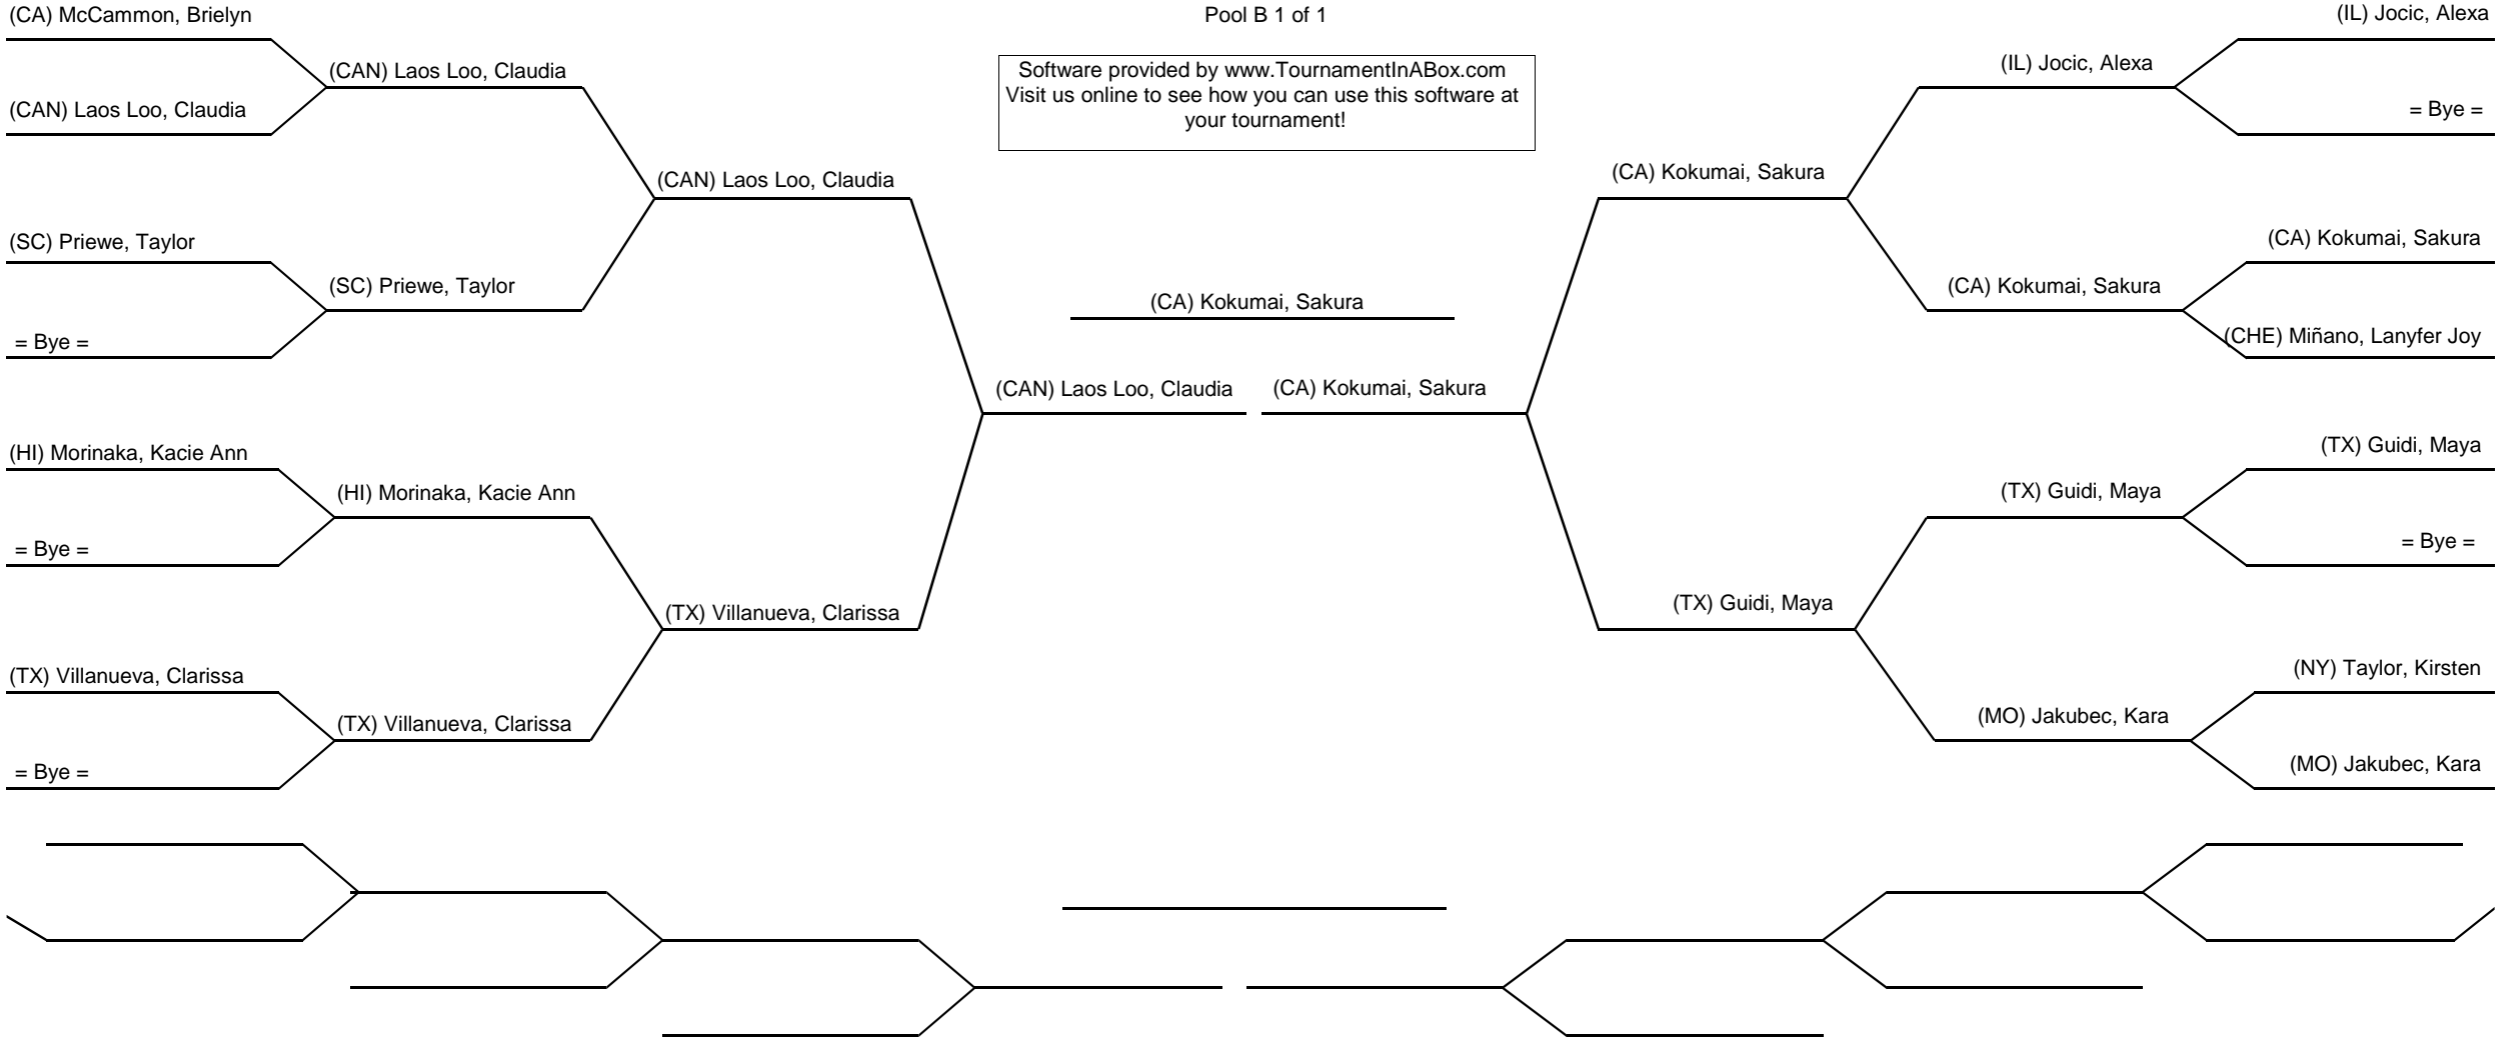

Event: 2024 USA Karate Open
 Location: Forth Worth, TX
 Date Start: 3/30/2024 Date End: 3/31/2024
 Coordinator USA Karate

1st: _____
2nd: _____
3rd: _____
4th: _____

Division: EK271
16-34 Female Elite Kata

Competitors : 23
 Byes : 9

Ring# _____ Ring 4

3/31/2024 7:37:23 PM
 Pool B 1 of 1

Software provided by www.TournamentInABox.com
 Visit us online to see how you can use this software at
 your tournament!

Event: 2024 USA Karate Open
 Location: Forth Worth, TX
 Date Start: 3/30/2024 Date End: 3/31/2024
 Coordinator USA Karate