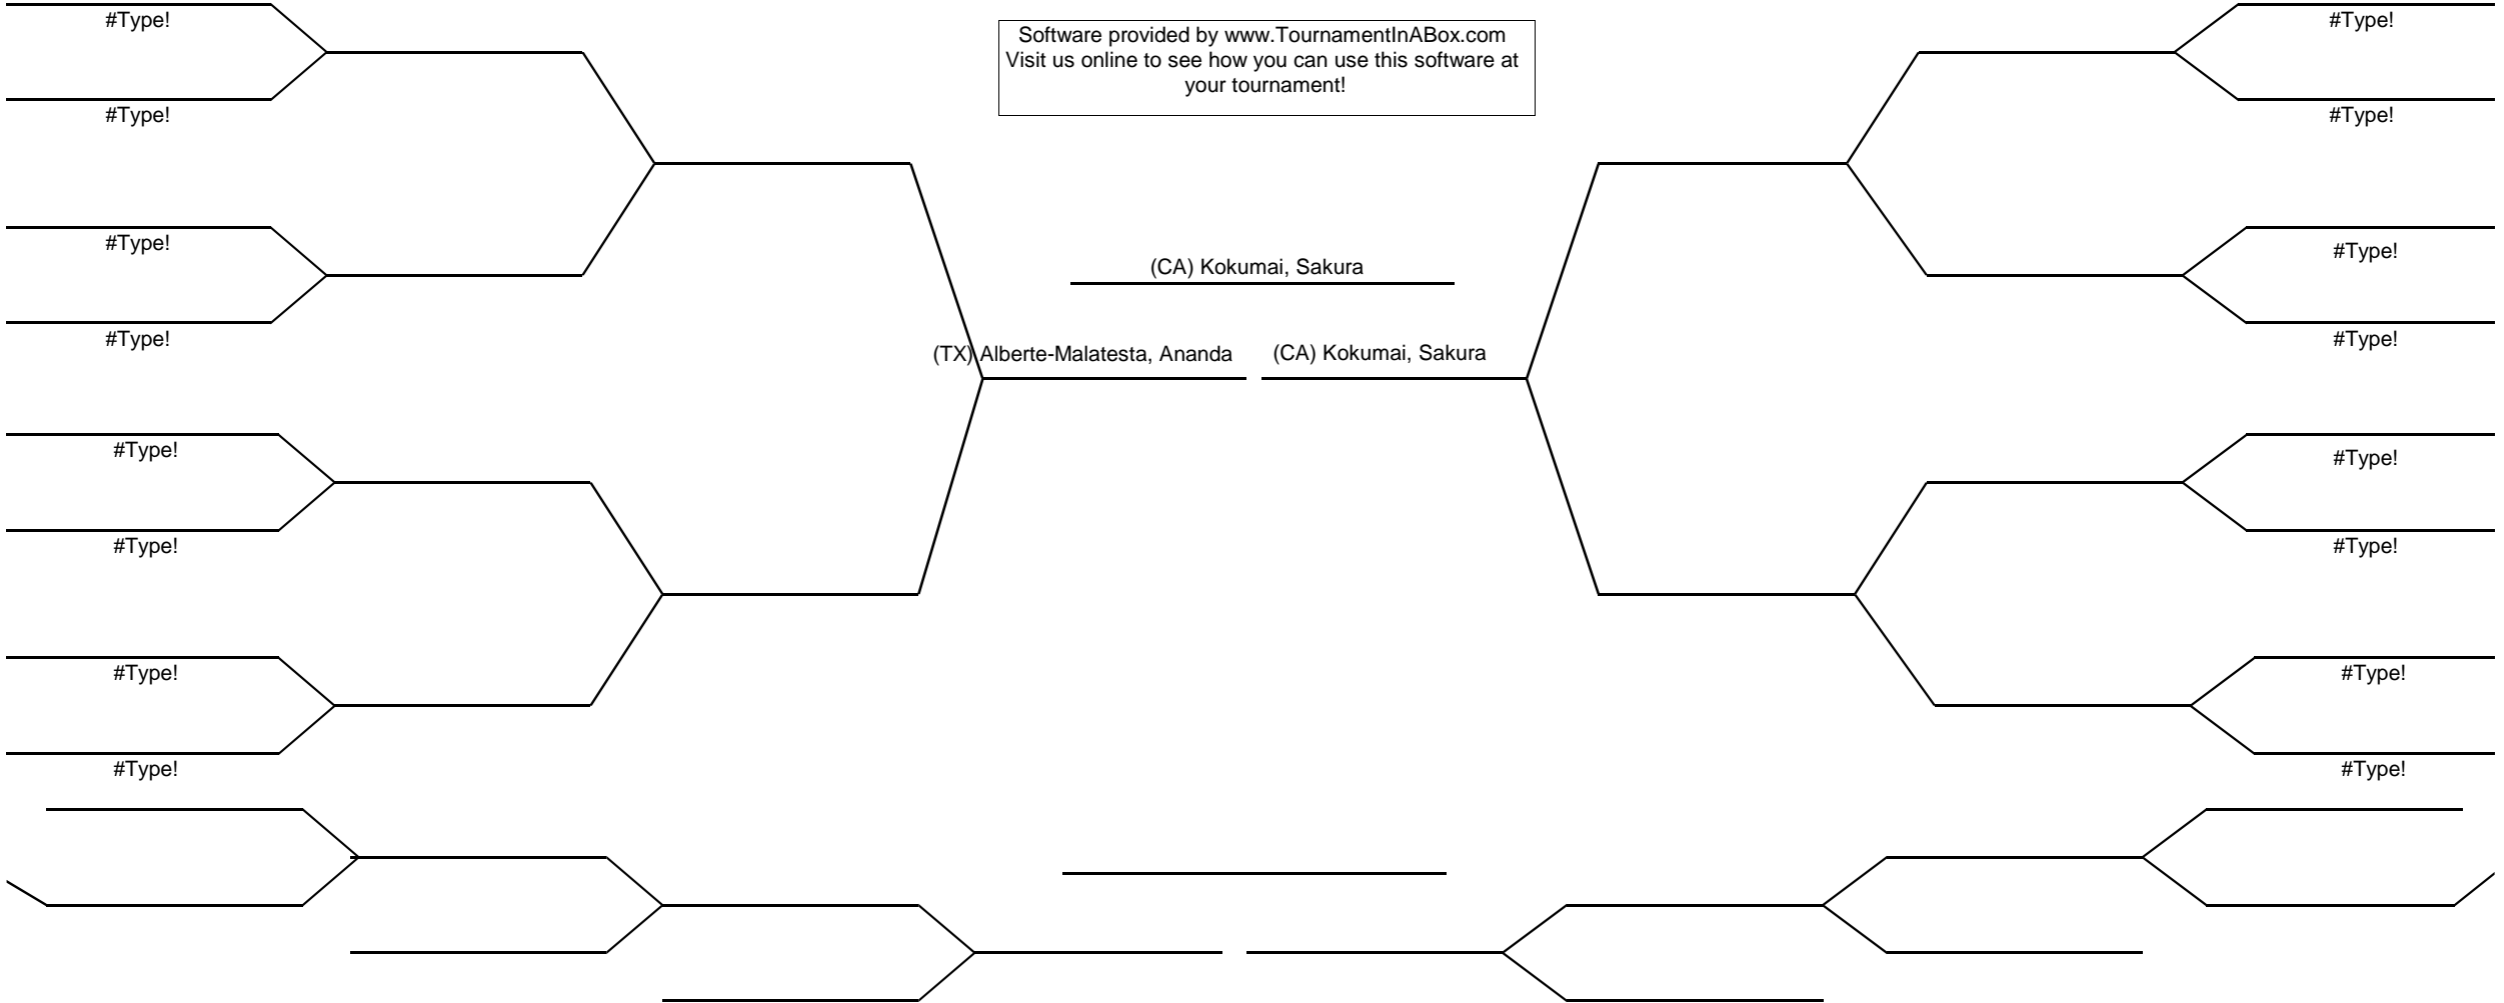

Event: 2024 USA Karate Open
Location: Forth Worth, TX
Date Start: 3/30/2024 Date End: 3/31/2024
Coordinator USA Karate

1st: _____
2nd: _____
3rd: _____
4th: _____

Division: EK271
16-34 Female Elite Kata

Force Division Check-In

Competitors : 23
Byes : 9

Ring# _____ Ring 4 _____

3/31/2024 7:37:23 PM
Finals Chart 2 of 2

Software provided by www.TournamentInABox.com
Visit us online to see how you can use this software at
your tournament!