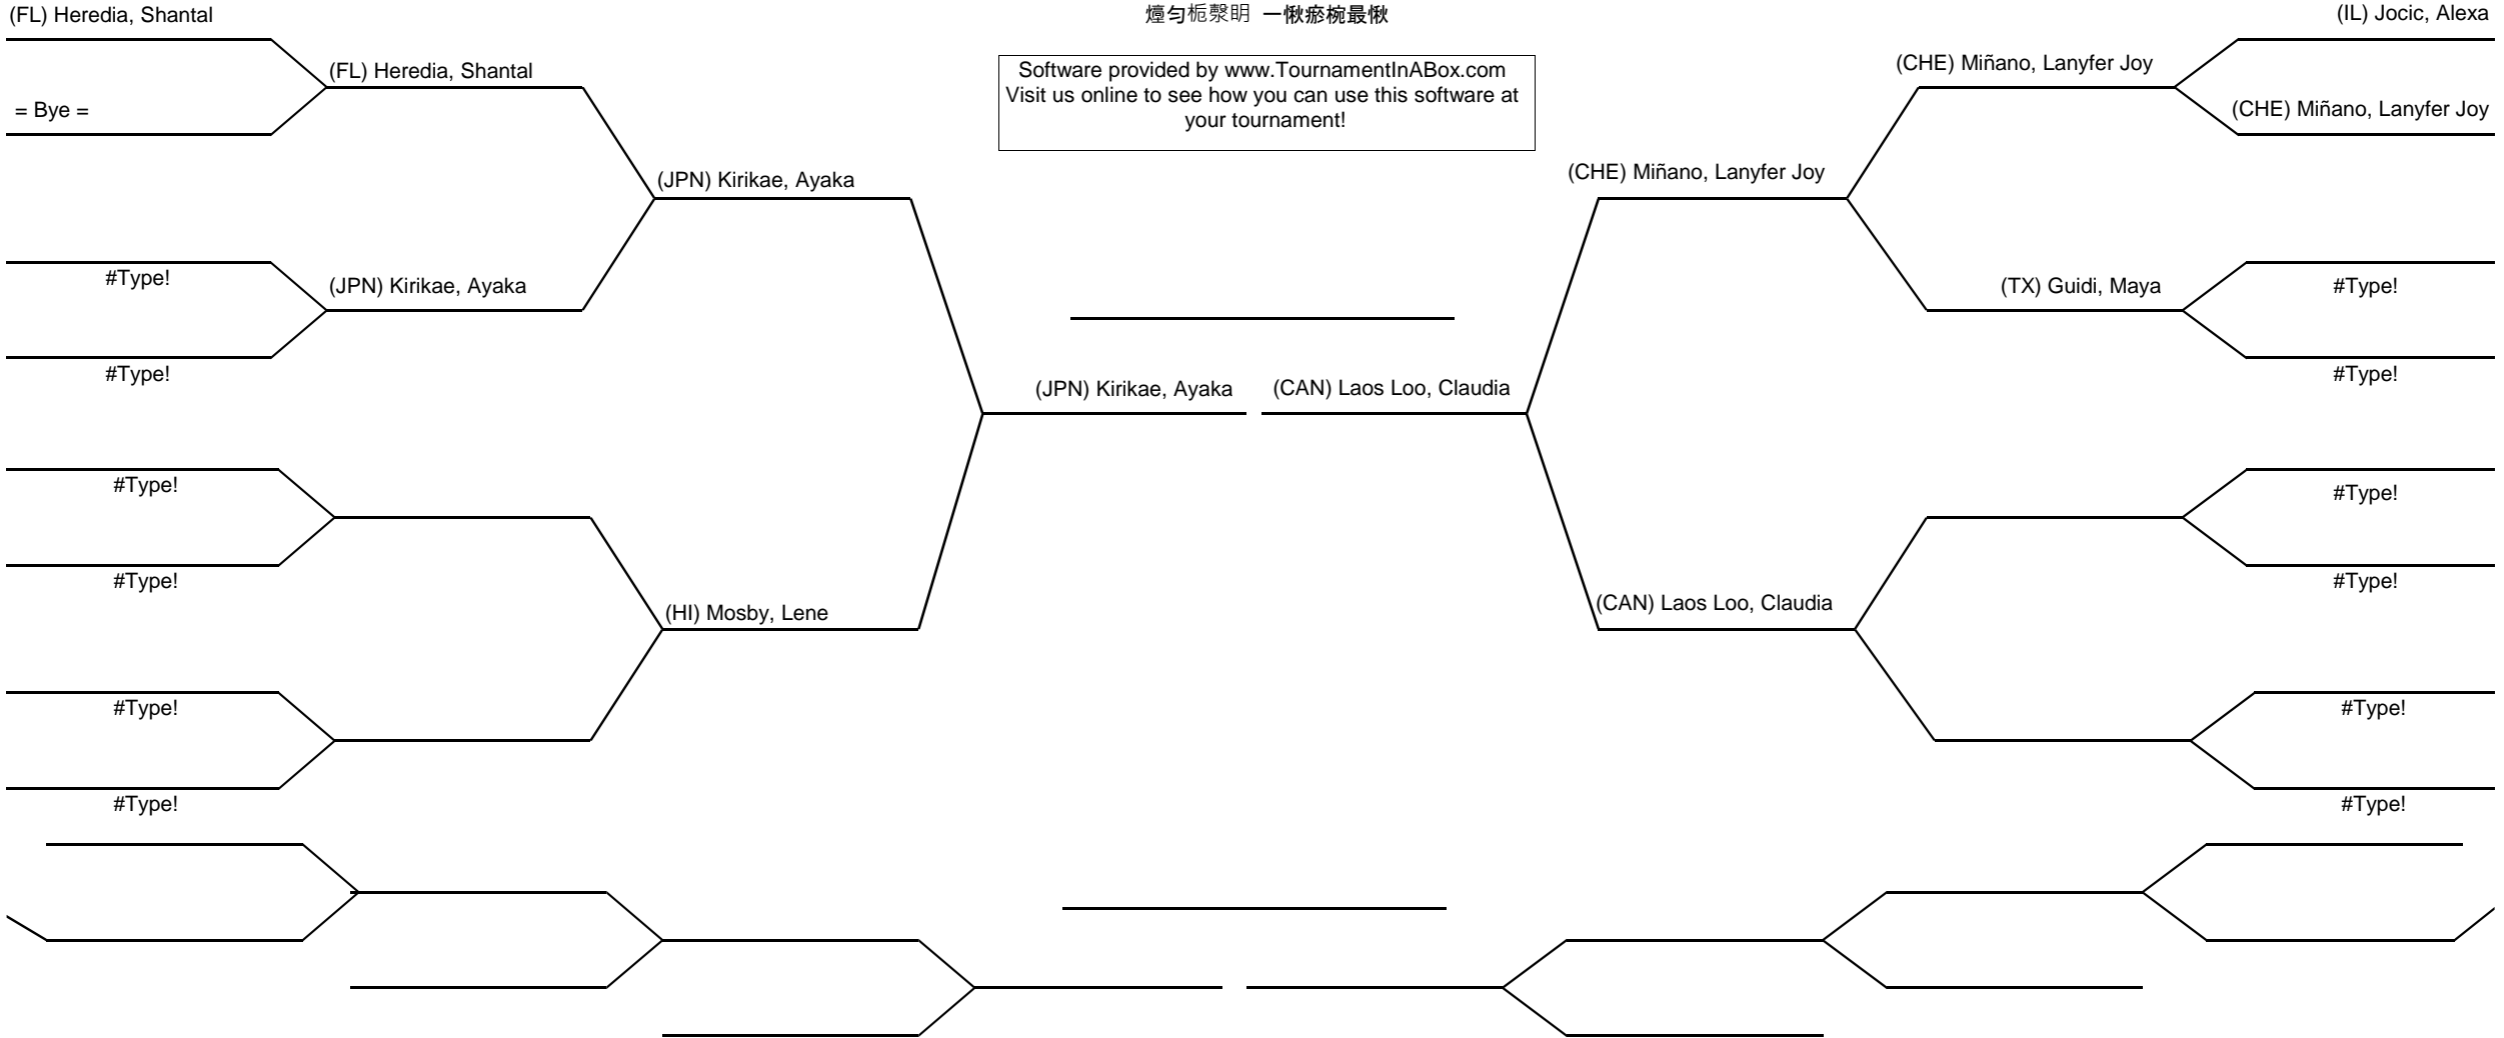

Event: 2024 USA Karate Open
Location: Forth Worth, TX
Date Start: 3/30/2024 Date End: 3/31/2024
Coordinator USA Karate

1st: _____
2nd: _____
3rd: _____
4th: _____

Division: EK271
16-34 Female Elite Kata

Competitors : 23
Byes : 9

Ring# _____ Ring 4 _____

3/31/2024 7:37:23 PM
燿勻梶黎明 一楸痧梳最愀

Software provided by www.TournamentInABox.com
Visit us online to see how you can use this software at
your tournament!