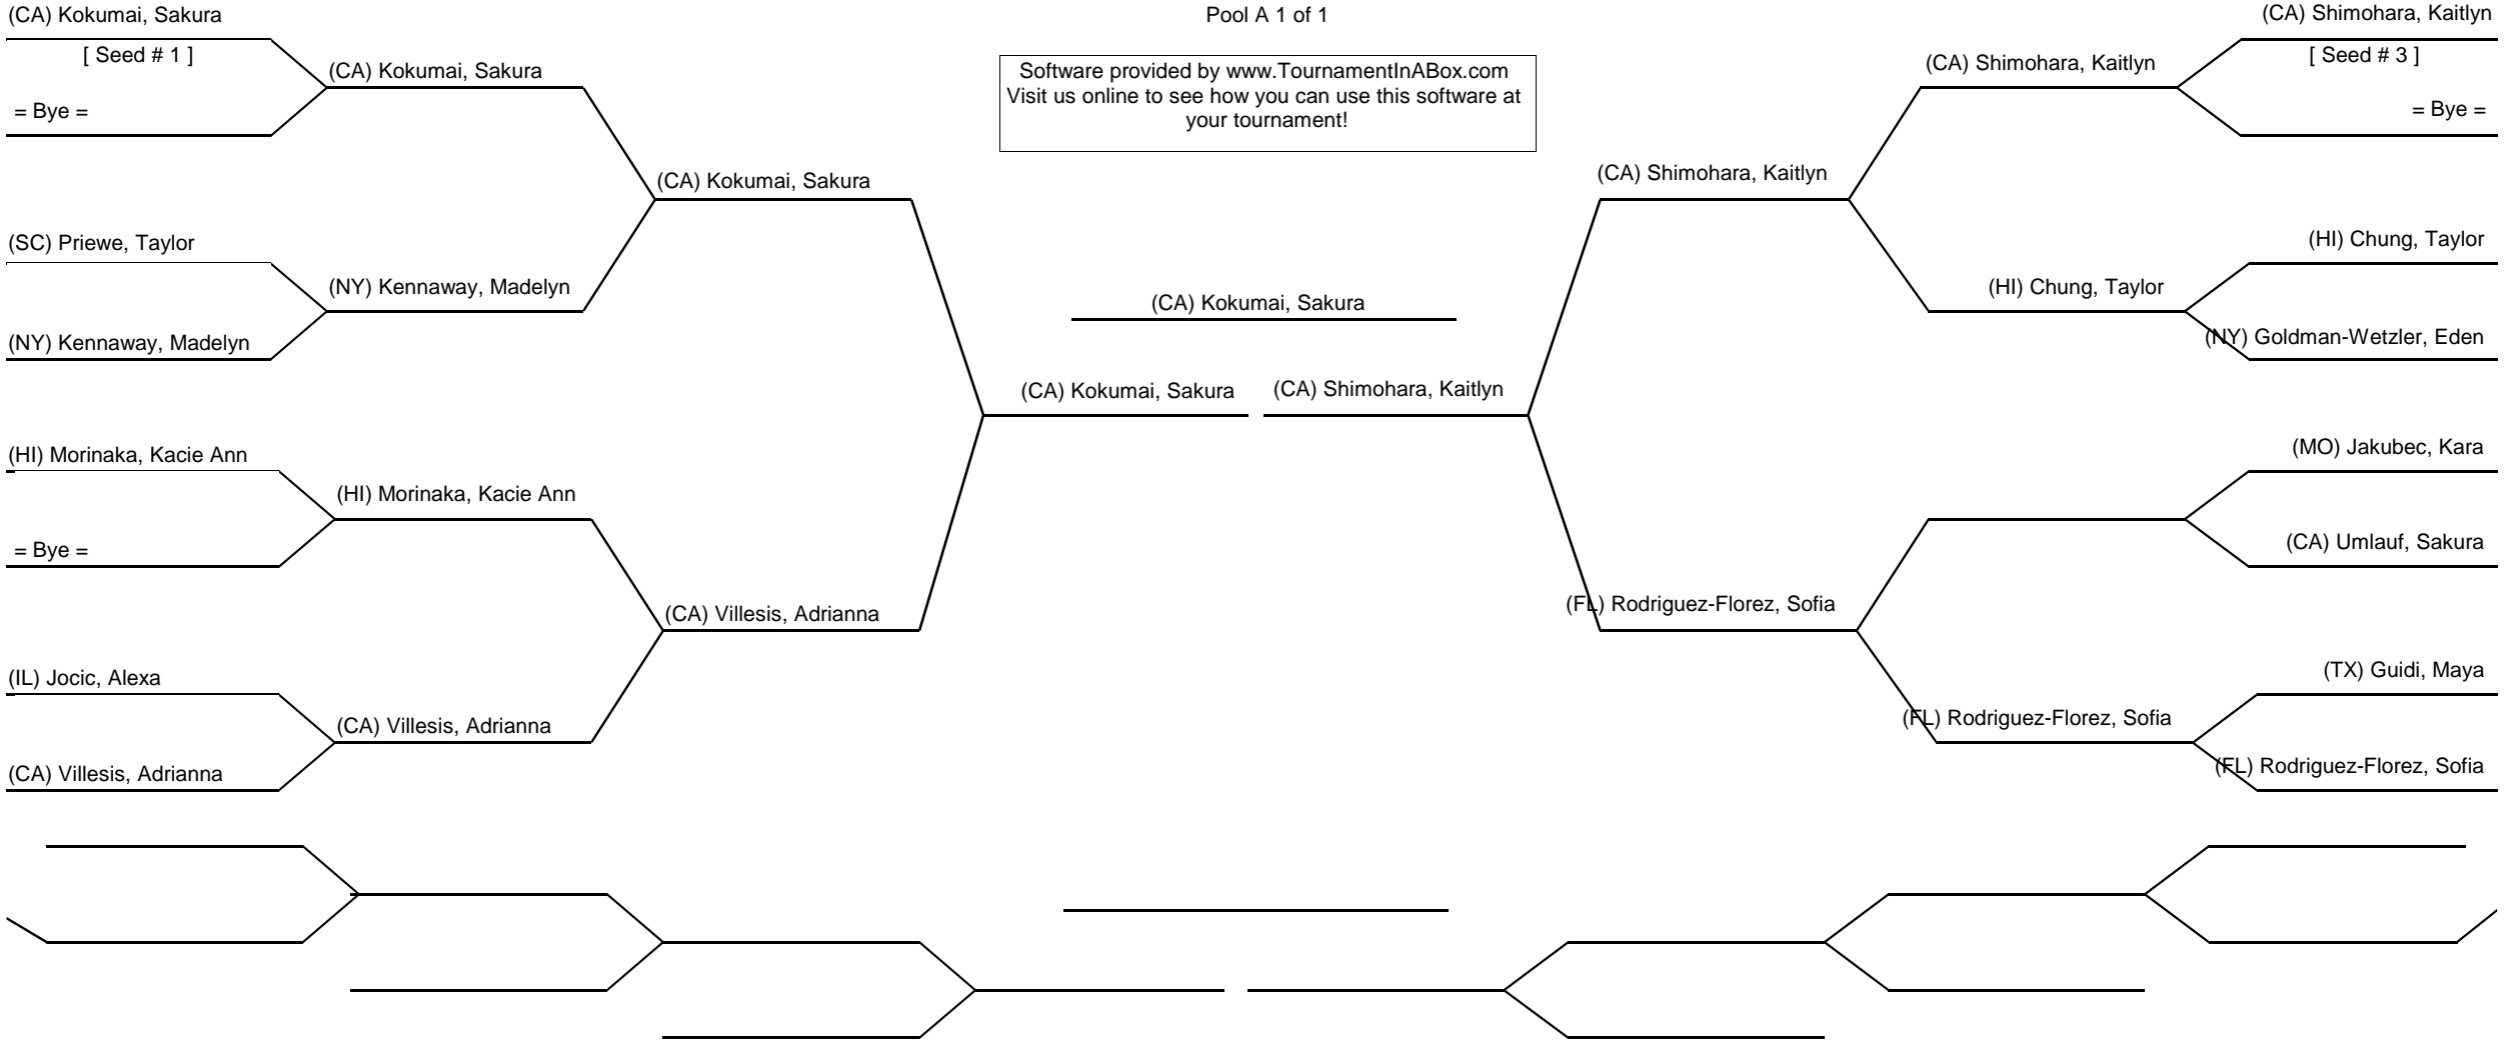

**Division: EK601**  
**16-34 Female Elite Kata**

Competitors : 25  
 Byes : 7

Ring# \_\_\_\_\_ Ring 2

7/13/2024 6:01:51 PM  
 Pool A 1 of 1

Software provided by www.TournamentInABox.com  
 Visit us online to see how you can use this software at  
 your tournament!