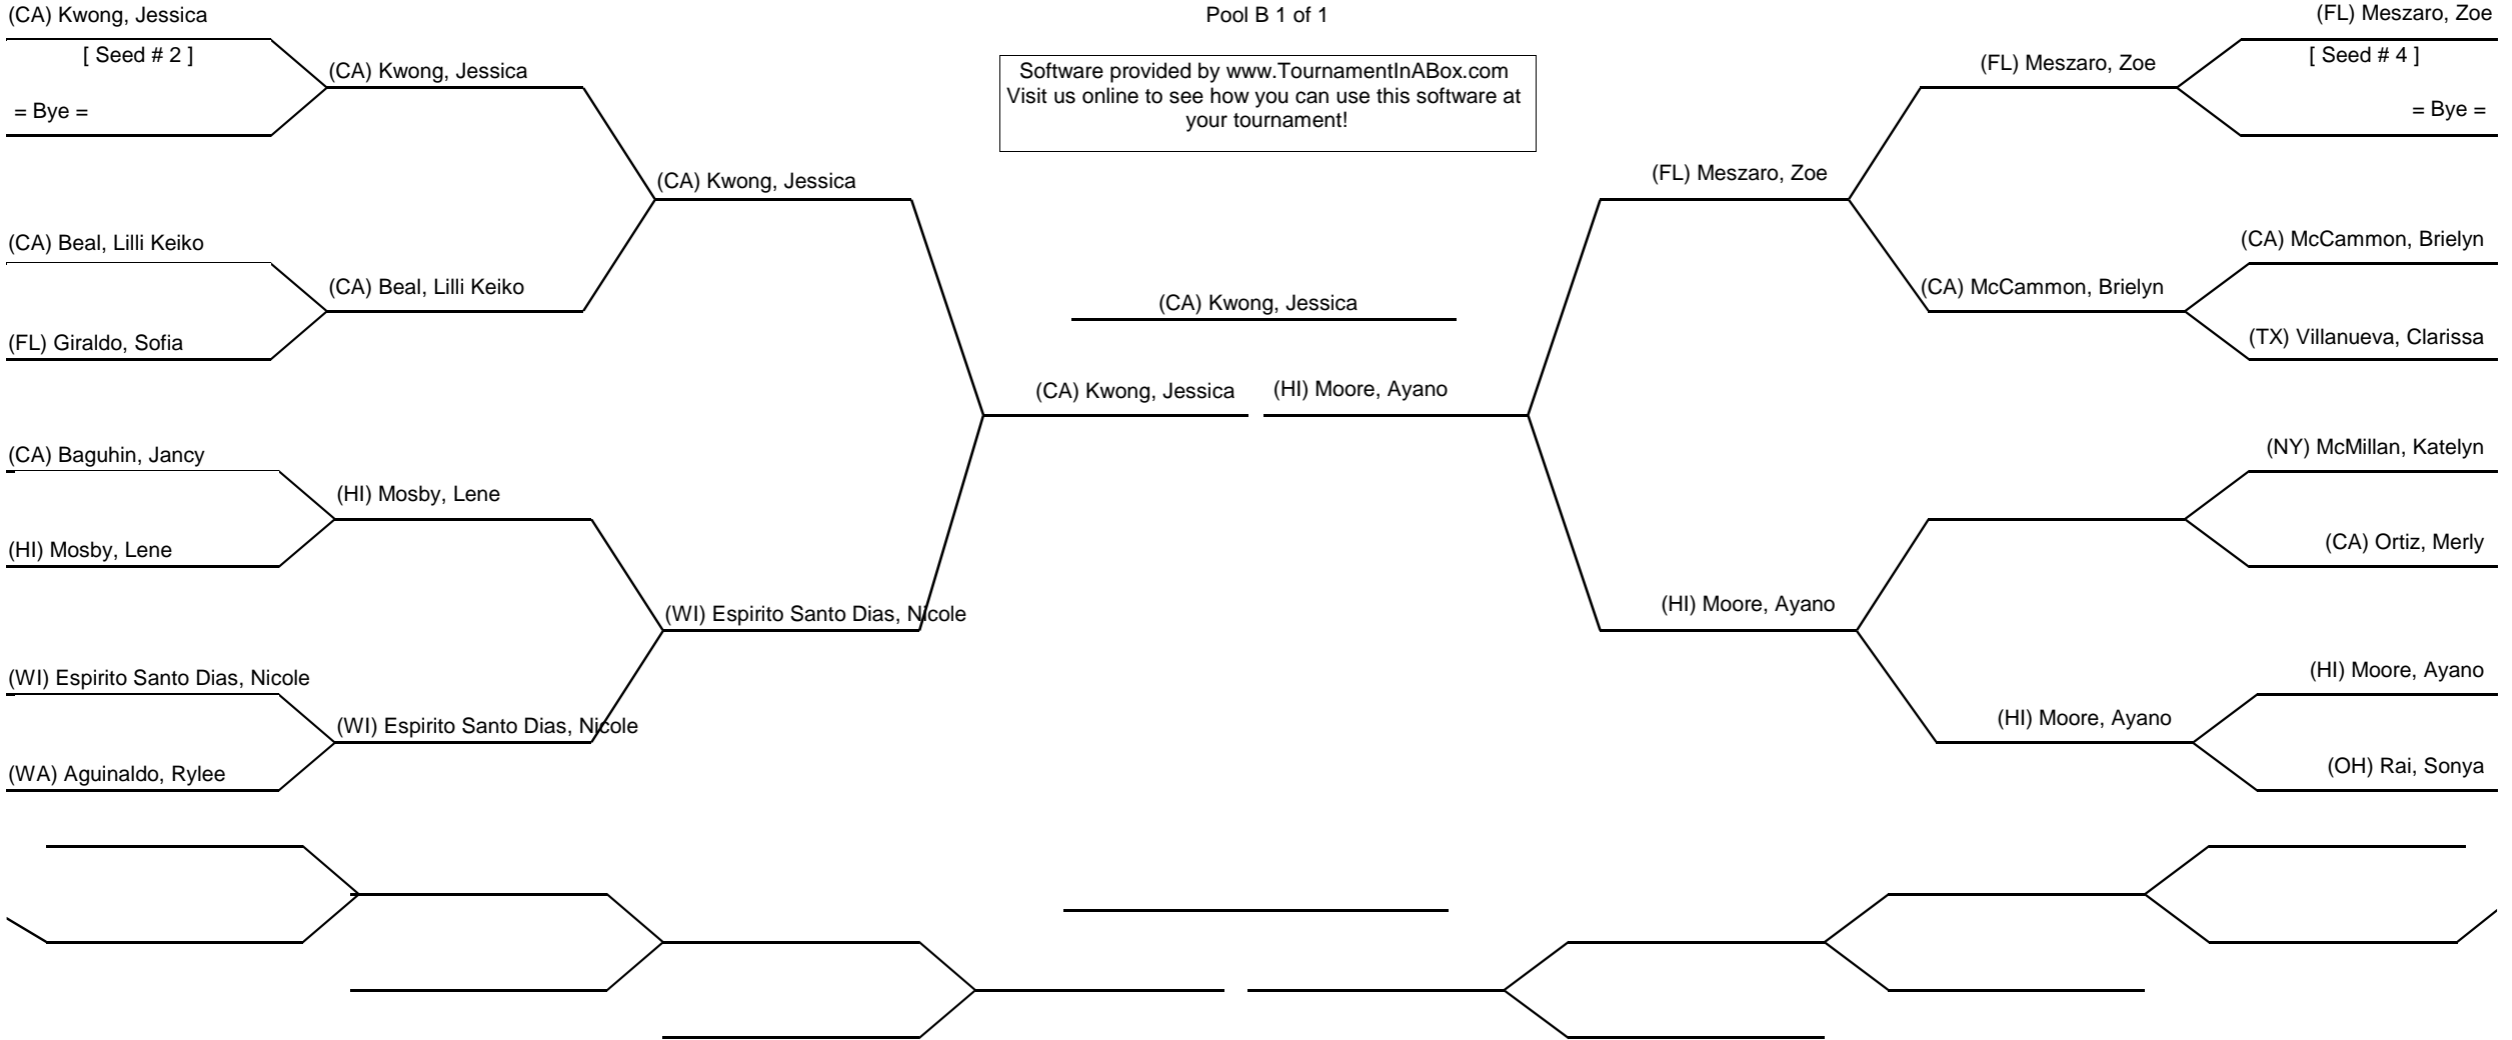

Event: 2024 USA Karate Nationals  
 Location: Lafayette, LA  
 Date Start: 7/11/2024 Date End: 7/14/2024  
 Coordinator USA Karate

1st: \_\_\_\_\_  
 2nd: \_\_\_\_\_  
 3rd: \_\_\_\_\_  
 4th: \_\_\_\_\_

Event: 2024 USA Karate Nationals  
 Location: Lafayette, LA  
 Date Start: 7/11/2024 Date End: 7/14/2024  
 Coordinator USA Karate

**1st:** \_\_\_\_\_  
**2nd:** \_\_\_\_\_  
**3rd:** \_\_\_\_\_  
**4th:** \_\_\_\_\_