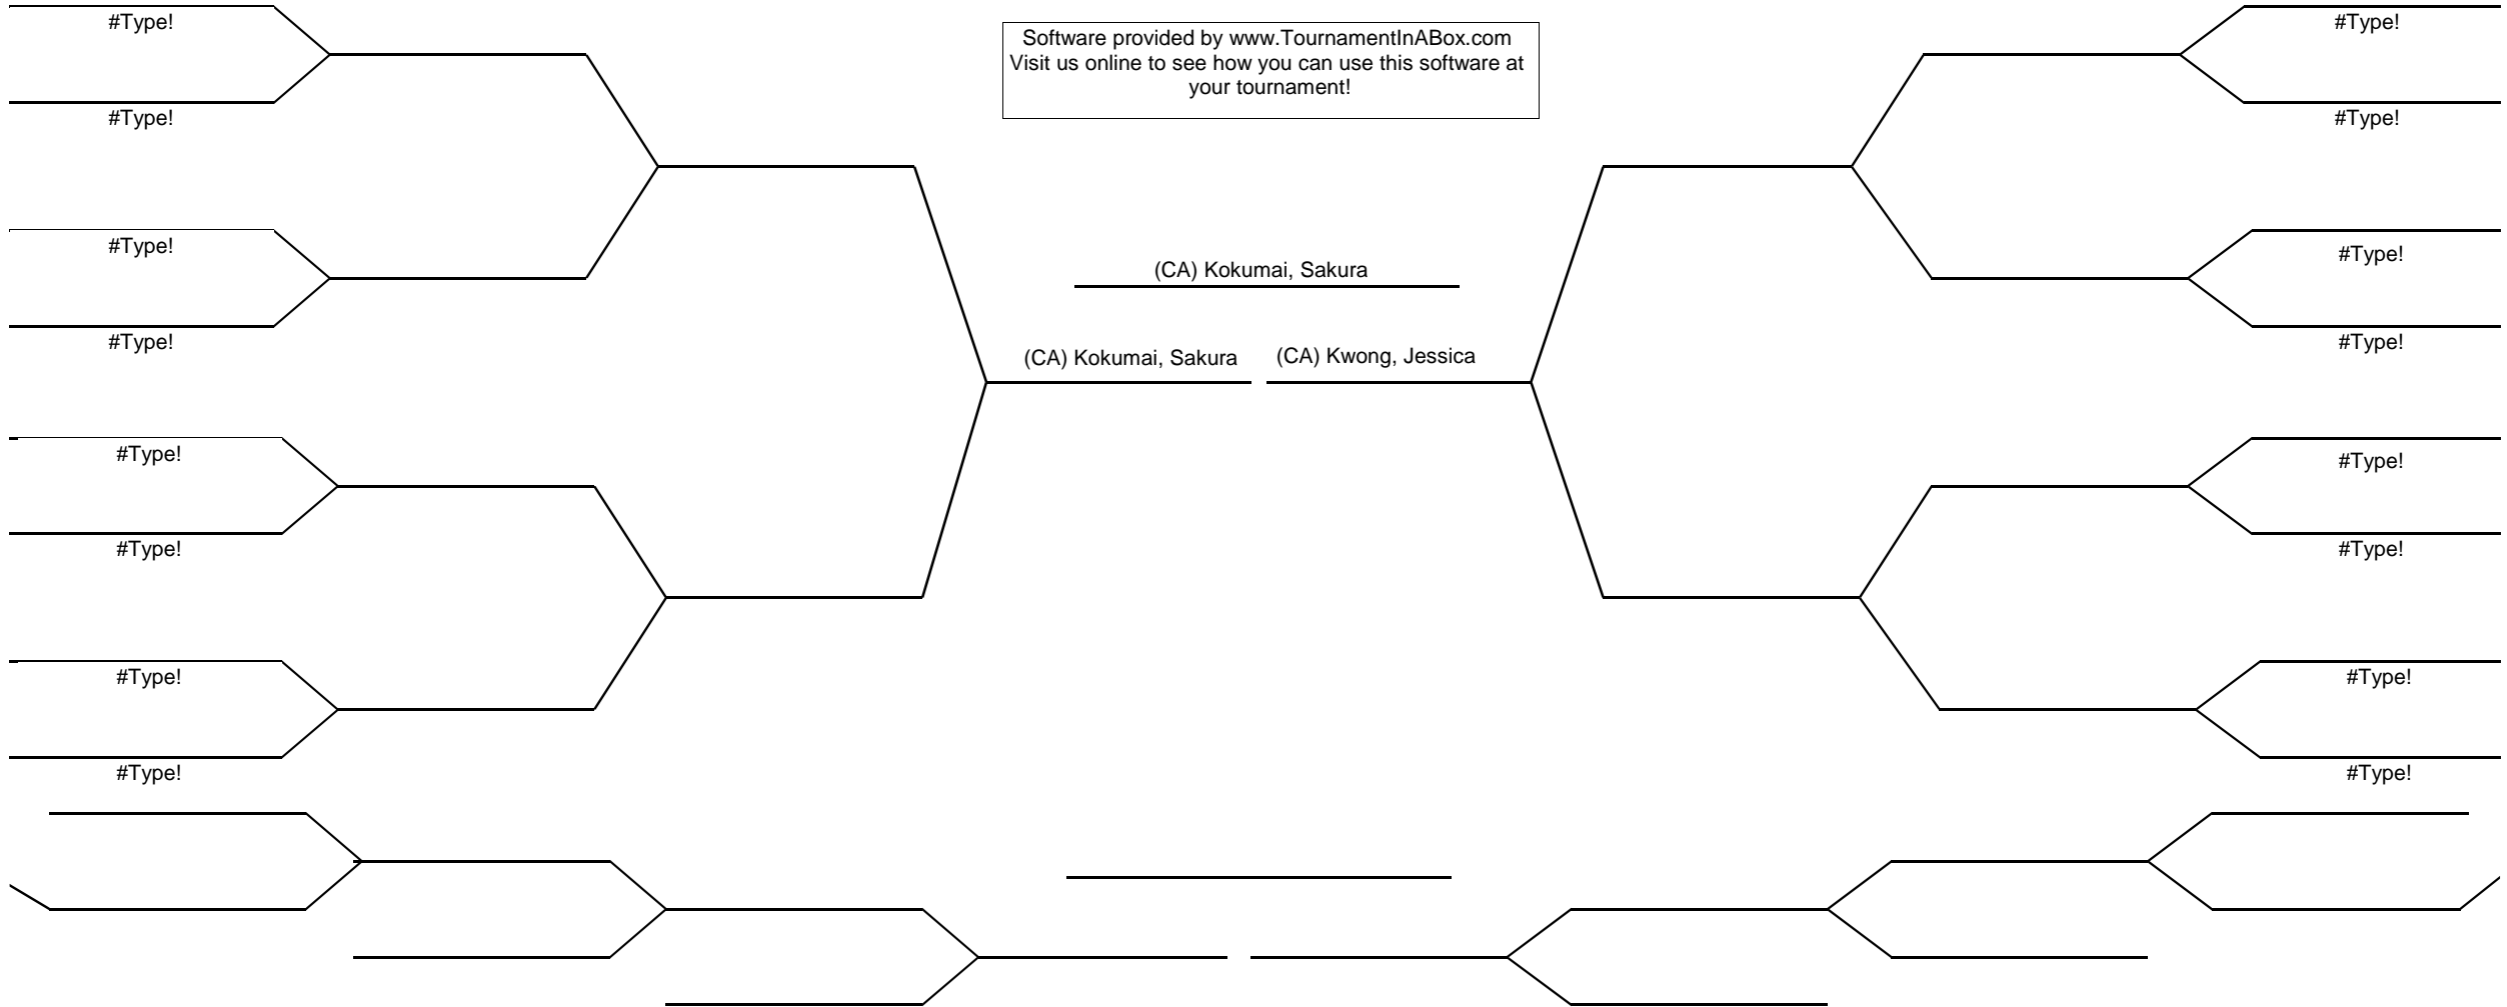

Event: 2024 USA Karate Nationals
Location: Lafayette, LA
Date Start: 7/11/2024 Date End: 7/14/2024
Coordinator USA Karate

1st: _____
2nd: _____
3rd: _____
4th: _____

Division: EK601
16-34 Female Elite Kata

Competitors : 25
Byes : 7

Ring# _____ Ring 2 _____

7/13/2024 6:01:51 PM
Finals Chart 2 of 2

Software provided by www.TournamentInABox.com
Visit us online to see how you can use this software at
your tournament!