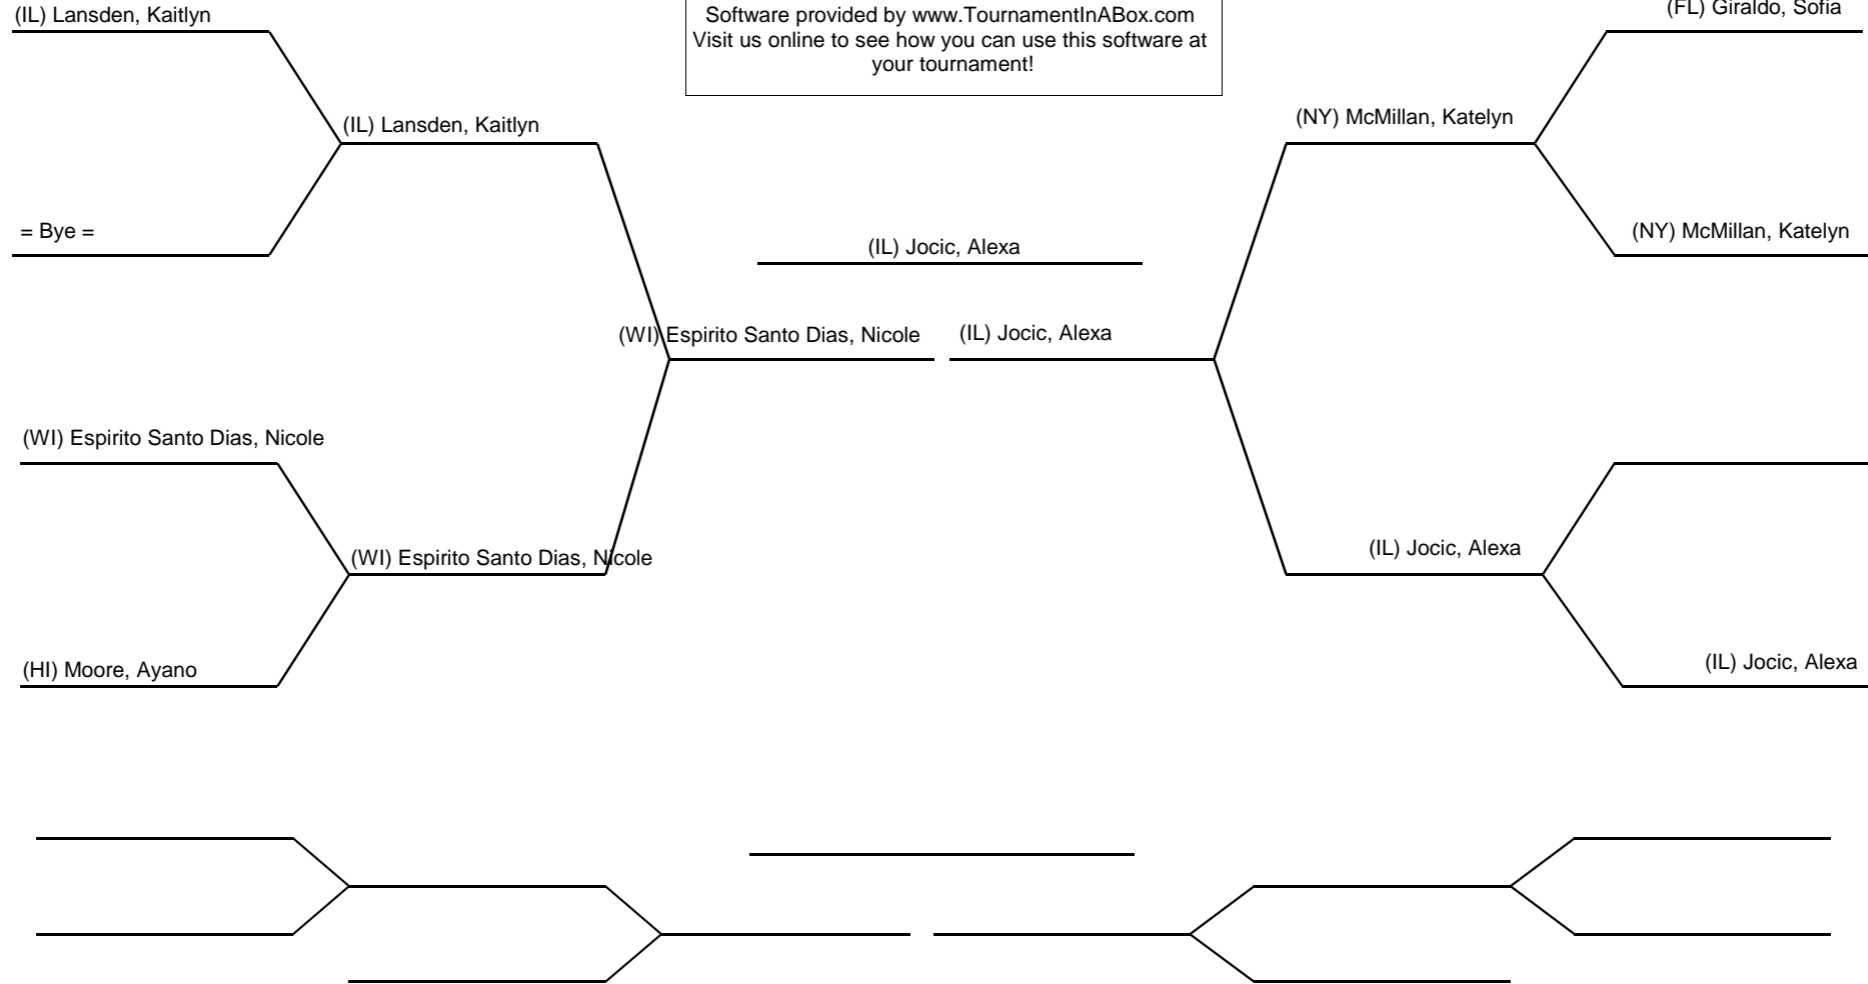

Competitors : 7

Byes : 1

Ring# \_\_\_\_\_ Ring 1

Event: 2024 USA Karate Nationals  
 Location: Lafayette, LA  
 Date Start: 7/11/2024 Date End: 7/14/2024  
 Coordinator USA Karate

1st: \_\_\_\_\_  
 2nd: \_\_\_\_\_  
 3rd: \_\_\_\_\_  
 4th: \_\_\_\_\_

Division: EK507  
 18-20 Female Elite Kata

Competitors : 7  
 Byes : 1

Ring# \_\_\_\_\_ Ring 1

7/14/2024 6:58:08 PM

Software provided by www.TournamentInABox.com  
 Visit us online to see how you can use this software at  
 your tournament!