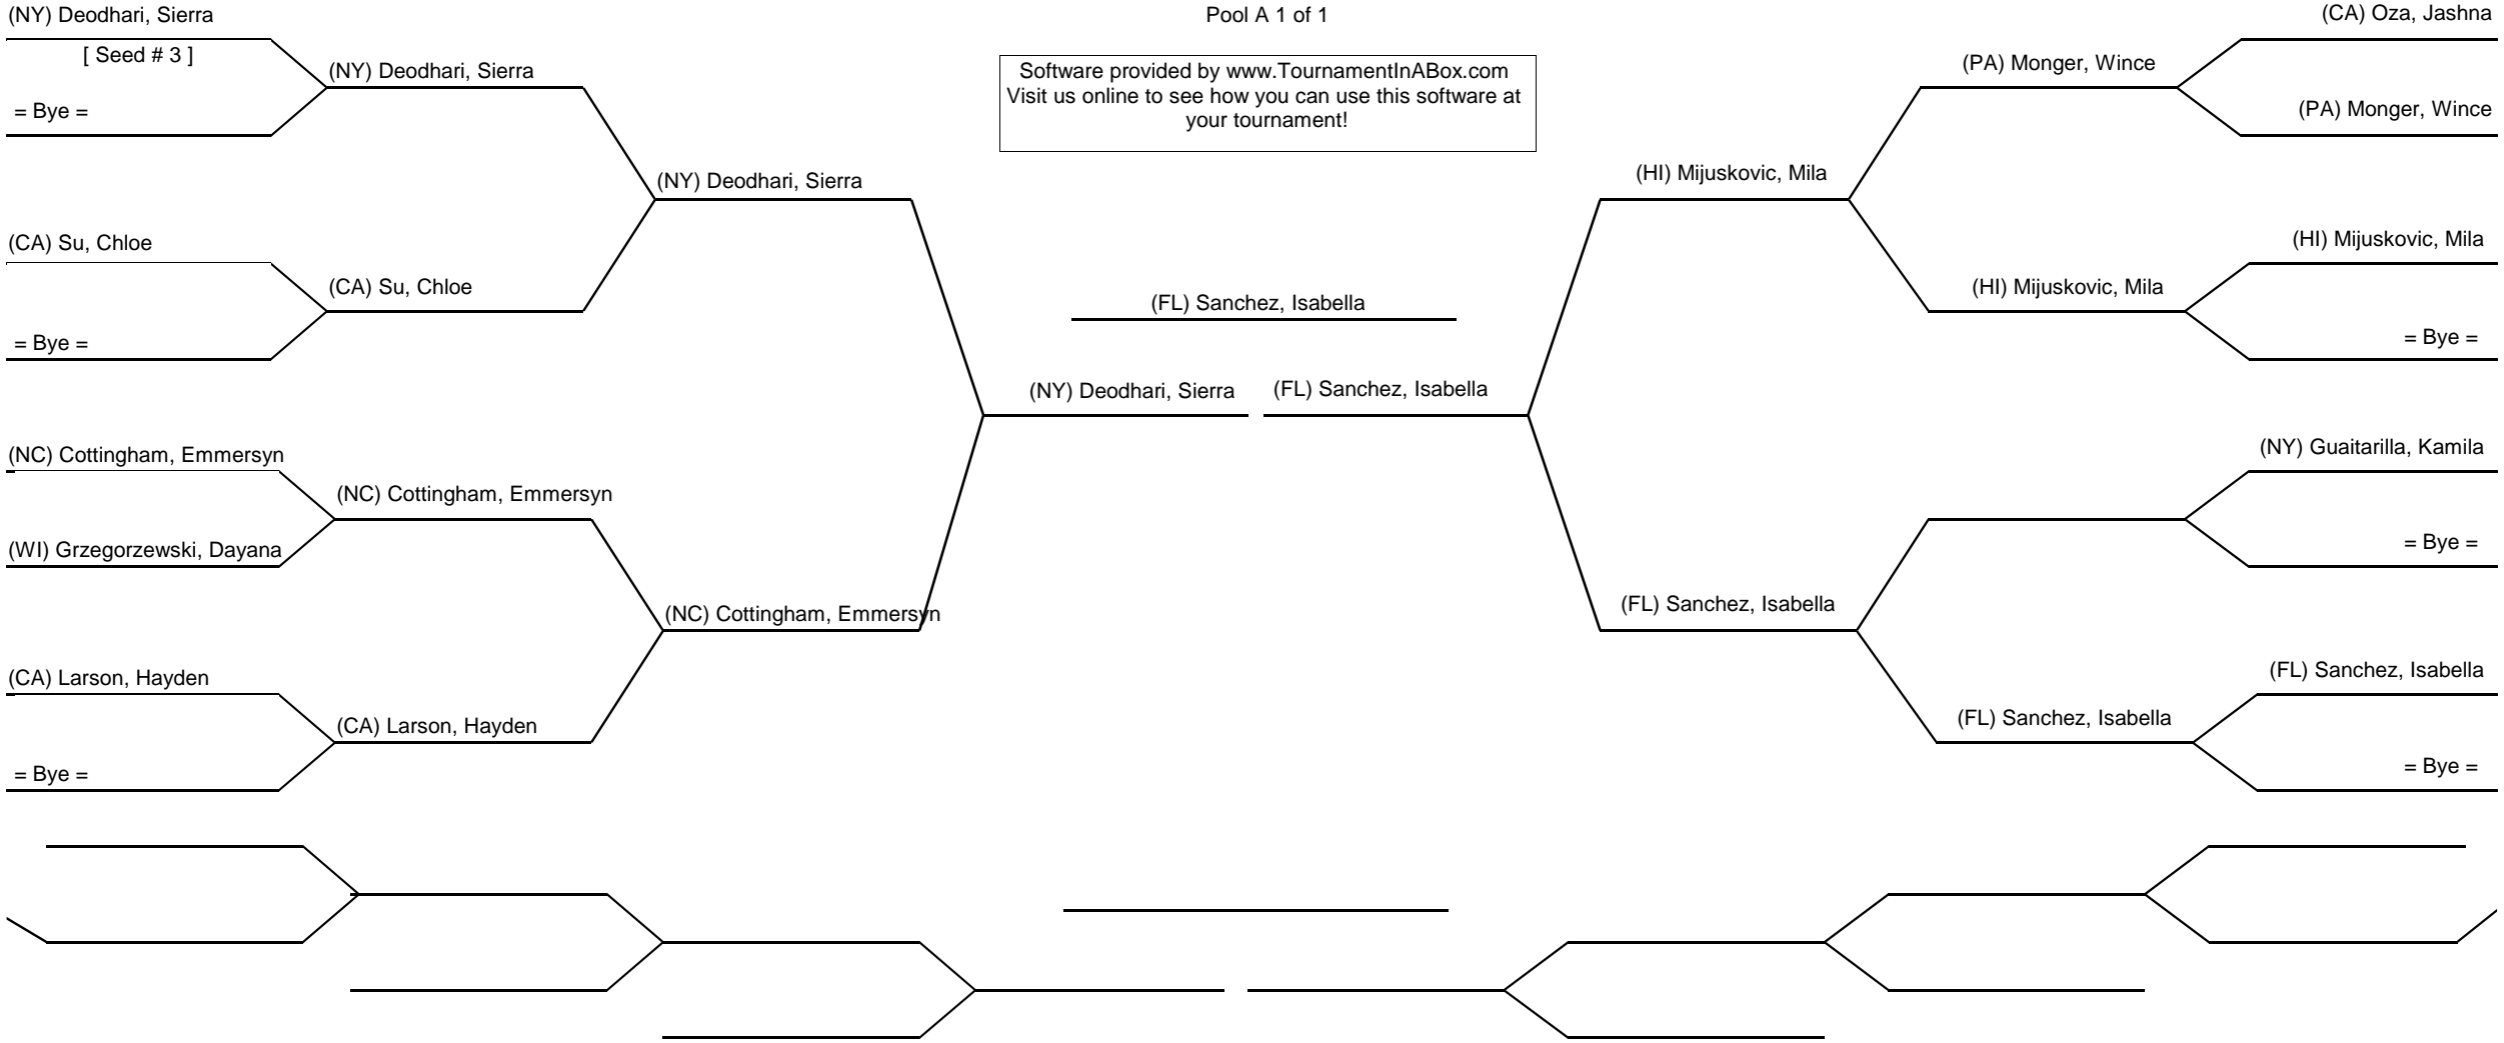

Event: 2024 USA Karate Nationals  
 Location: Lafayette, LA  
 Date Start: 7/11/2024 Date End: 7/14/2024  
 Coordinator USA Karate

1st: \_\_\_\_\_  
 2nd: \_\_\_\_\_  
 3rd: \_\_\_\_\_  
 4th: \_\_\_\_\_

Division: EK503  
 14-15 Female Elite Kata

Competitors : 20  
 Byes : 12

Ring# \_\_\_\_\_ Ring 1

7/14/2024 6:29:58 PM  
 Pool A 1 of 1

Software provided by www.TournamentInABox.com  
 Visit us online to see how you can use this software at  
 your tournament!