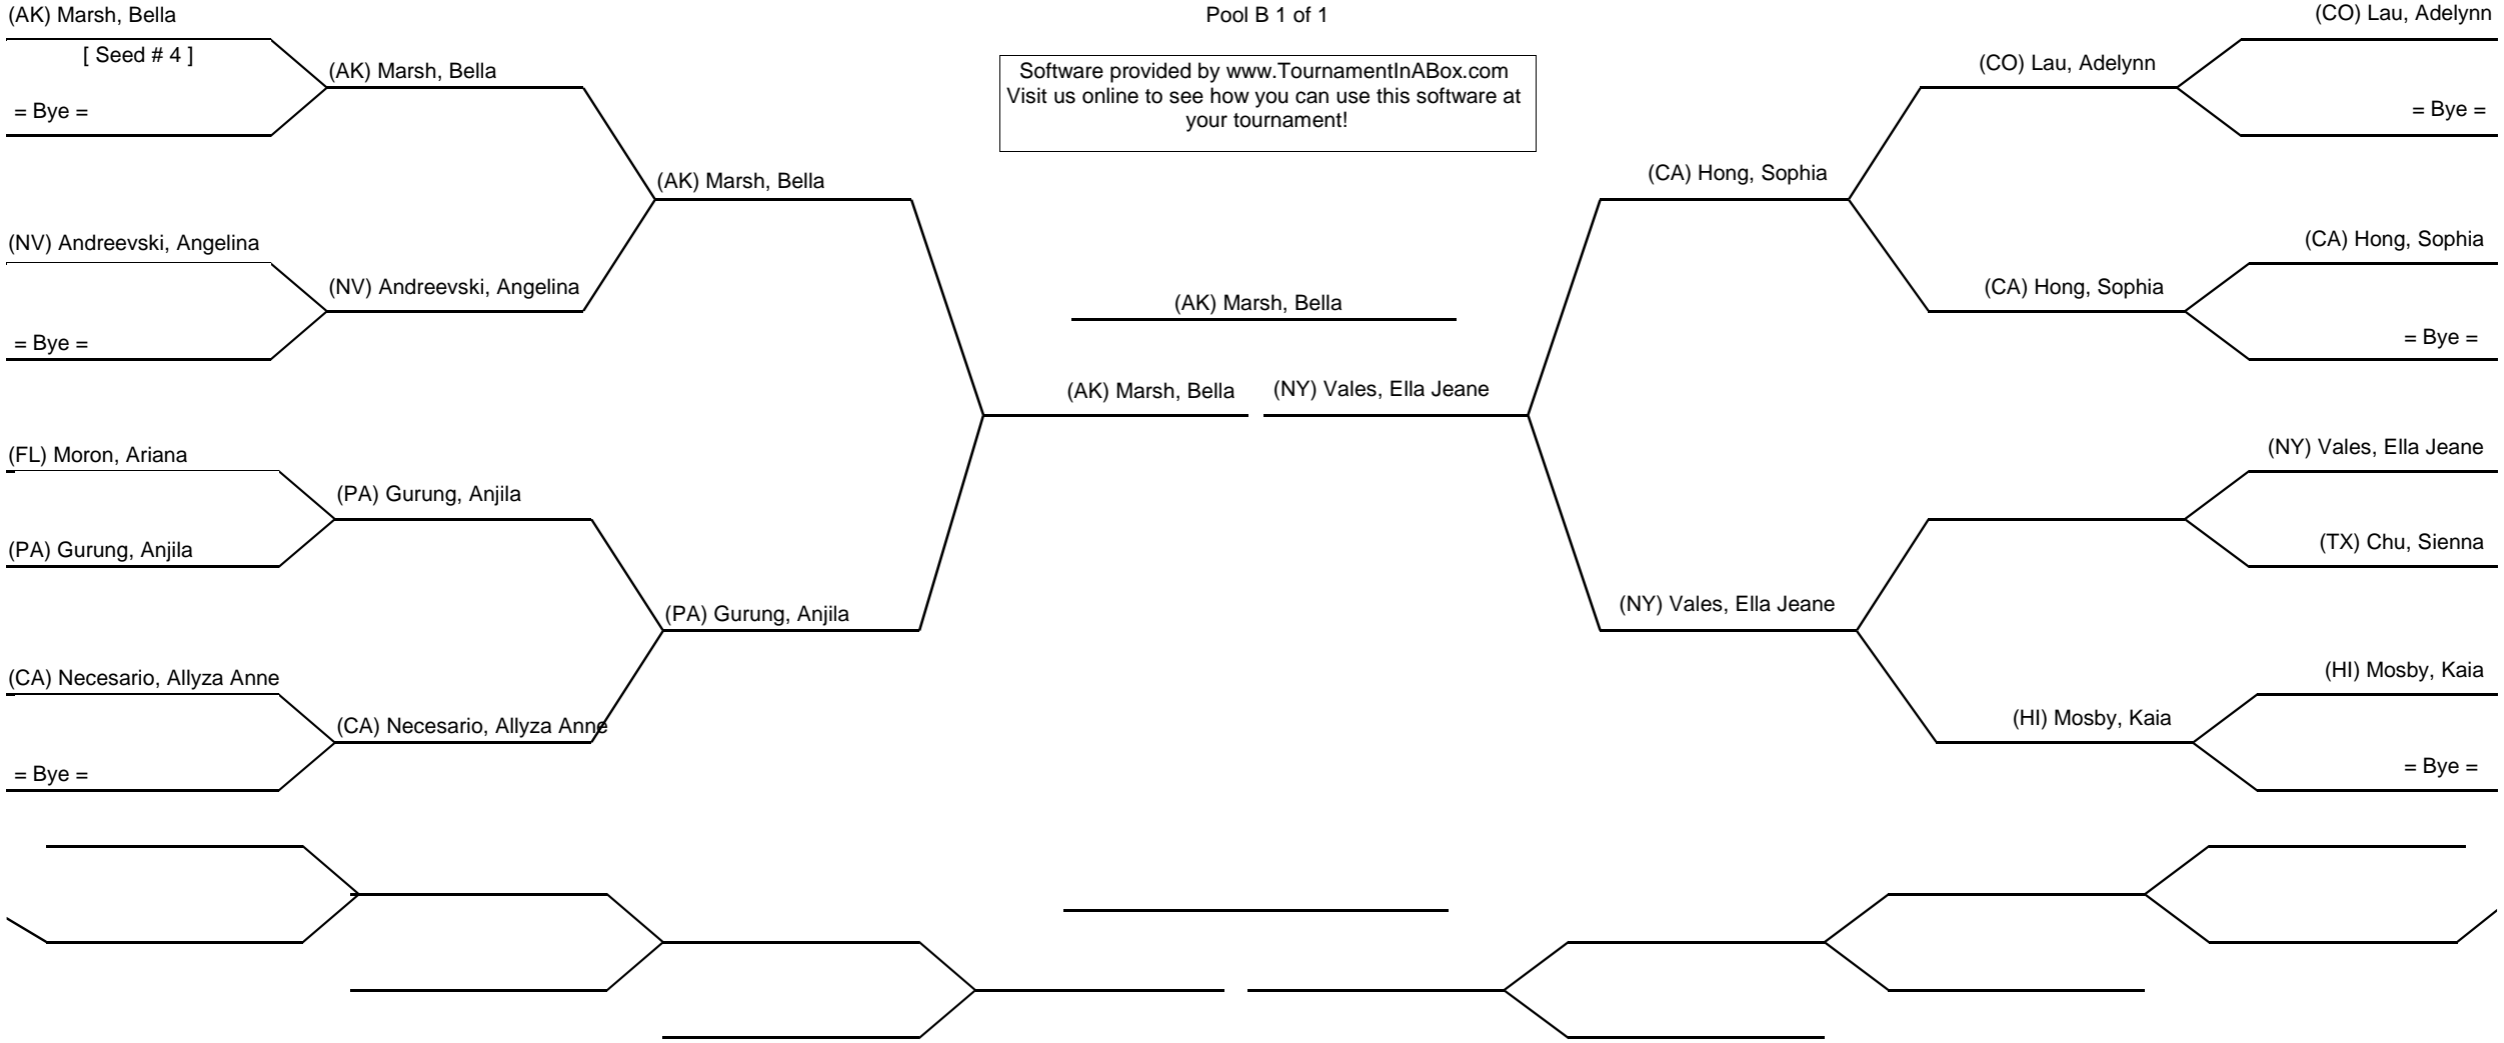

Event: 2024 USA Karate Nationals  
 Location: Lafayette, LA  
 Date Start: 7/11/2024 Date End: 7/14/2024  
 Coordinator USA Karate

**1st:** \_\_\_\_\_  
**2nd:** \_\_\_\_\_  
**3rd:** \_\_\_\_\_  
**4th:** \_\_\_\_\_

**Division: EK503**  
**14-15 Female Elite Kata**

Competitors : 20  
 Byes : 12

Ring# \_\_\_\_\_ Ring 1

7/14/2024 6:29:58 PM  
 Pool B 1 of 1

Software provided by www.TournamentInABox.com  
 Visit us online to see how you can use this software at  
 your tournament!

Event: 2024 USA Karate Nationals  
 Location: Lafayette, LA  
 Date Start: 7/11/2024 Date End: 7/14/2024  
 Coordinator USA Karate

1st: \_\_\_\_\_  
 2nd: \_\_\_\_\_  
 3rd: \_\_\_\_\_  
 4th: \_\_\_\_\_